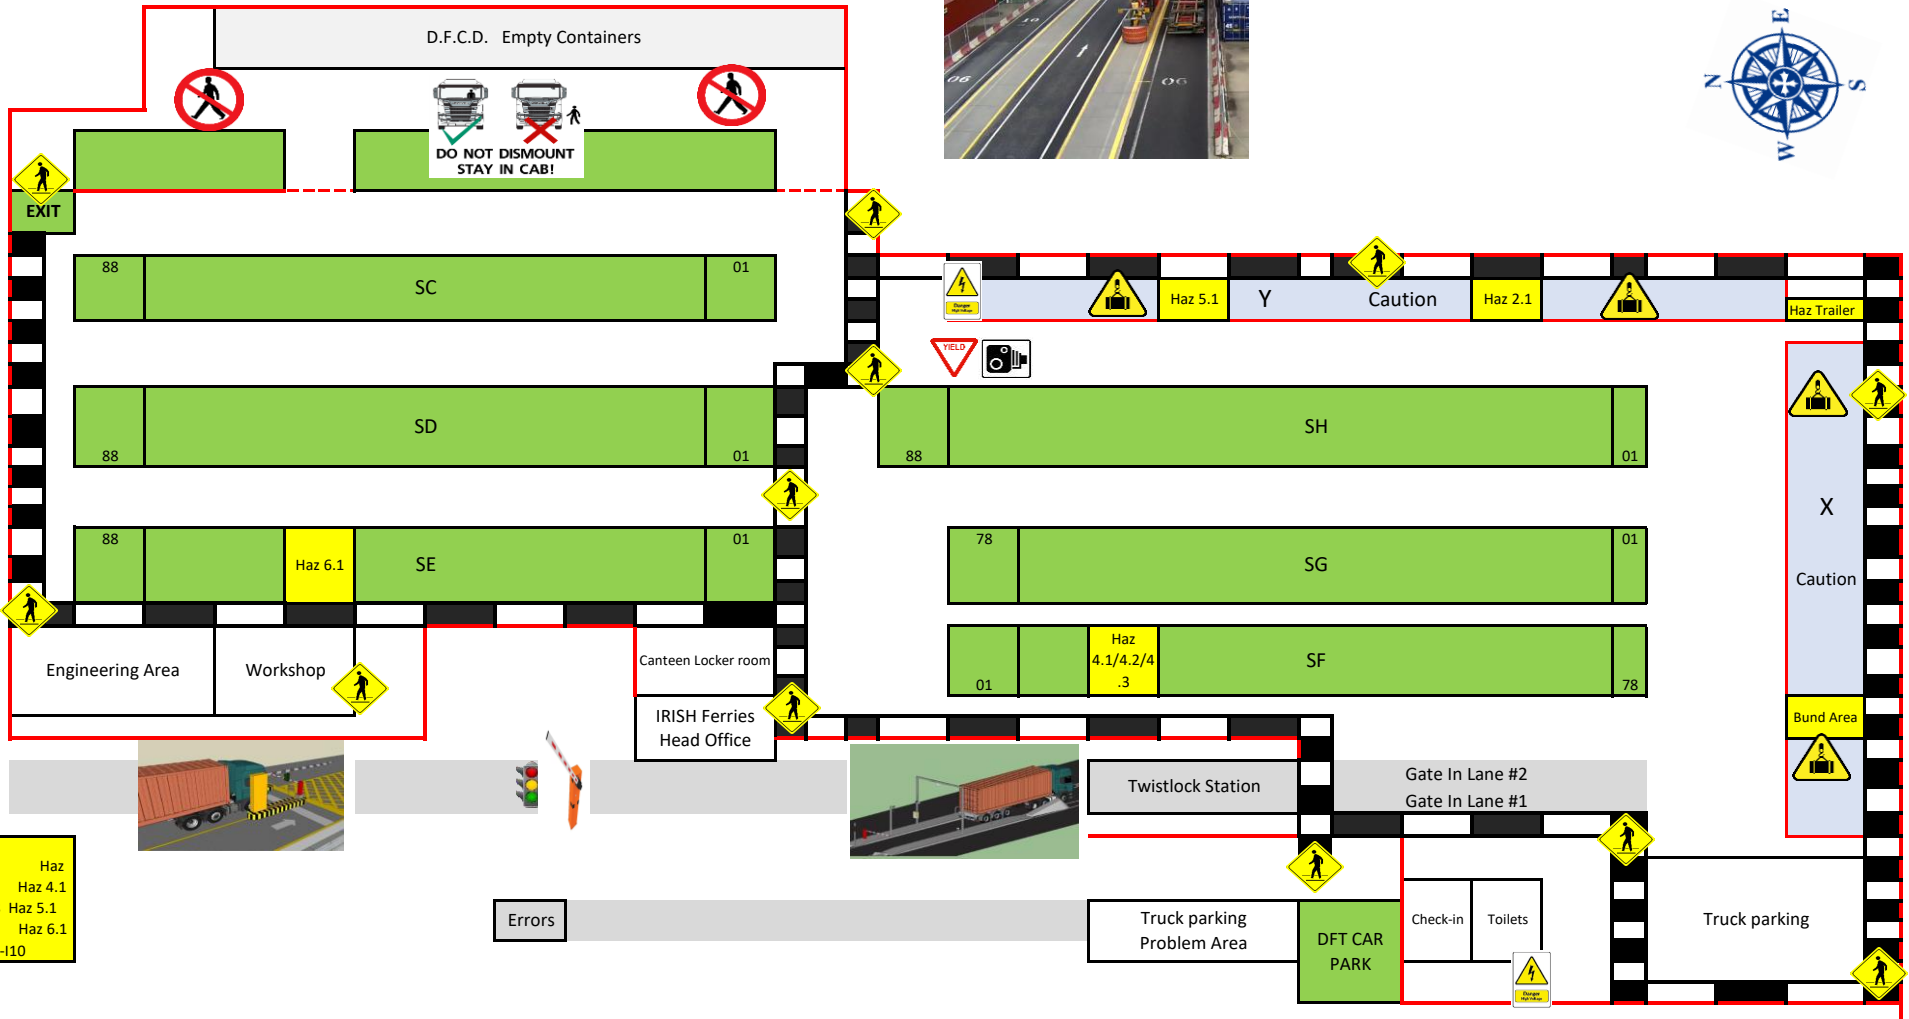

Danger
STAY OFF YELLOW CRANE WAYS

Legend :

Haz	
2.1 Location Y57	Haz 4.1
Location F11-F18	Haz 5.1
Location Y47	Haz 6.1
Location I02-I10	